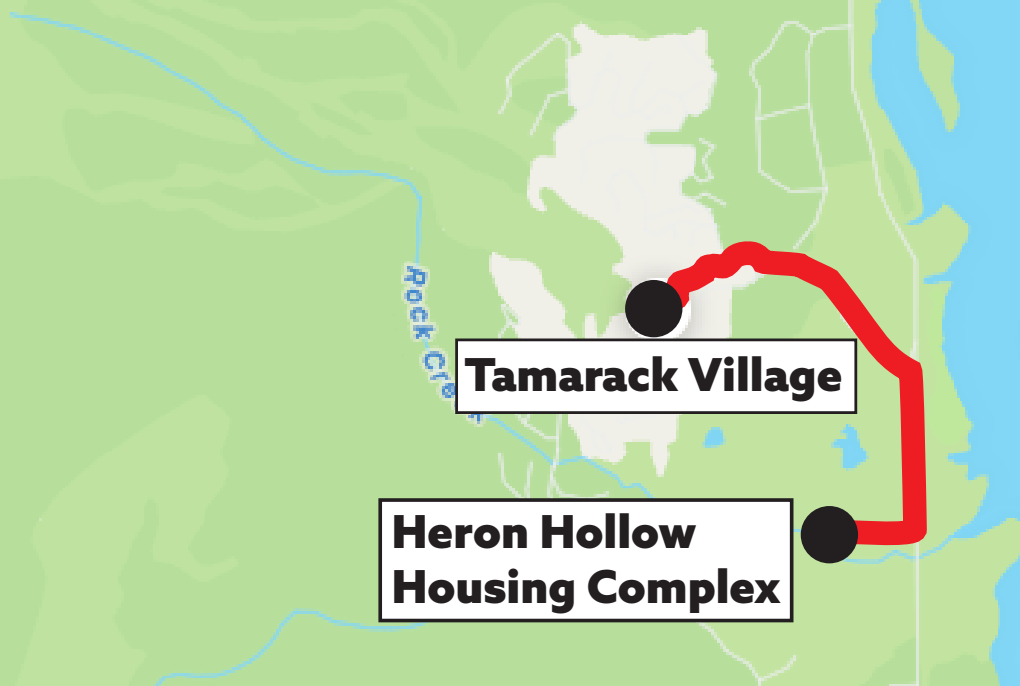

Tamarack Work Shuttle Bus

(Monday - Friday)

All times are Departure Times

Stops:	AM - To Work:			
Employee Housing	6:00am	6:50am	7:50am	8:50am
Tamarack Village	6:10am	7:00am	8:00am	9:00am

Stops:	PM - From Work:			
Village	3:10pm	4:10pm	5:10pm	6:10pm
Employee Housing	3:20pm	4:20pm	5:20pm	6:20pm

Tamarack Work Shuttle Bus

(Saturday - Sunday)

All times are Departure Times

Stops:	AM - To Work:						
Employee Housing	6:30am	7:45am	8:15am	8:35am	8:55am	9:20am	10:55am
Tamarack Village	6:40am	7:50am	8:25am	8:45am	9:05am	9:25am	11:05am

Stops:	PM - From Work:										
Tamarack Village	2:30pm	3:20pm	3:45pm	4:05pm	4:25pm	4:30pm	4:45pm	5:05pm	5:25pm	5:45pm	6:30pm
Employee Housing		3:35pm	4:00pm	4:20pm	4:40pm	4:45pm	5:00pm	5:20pm	5:40pm	6:00pm	6:45pm

Tamarack Village

**Heron Hollow
Housing Complex**