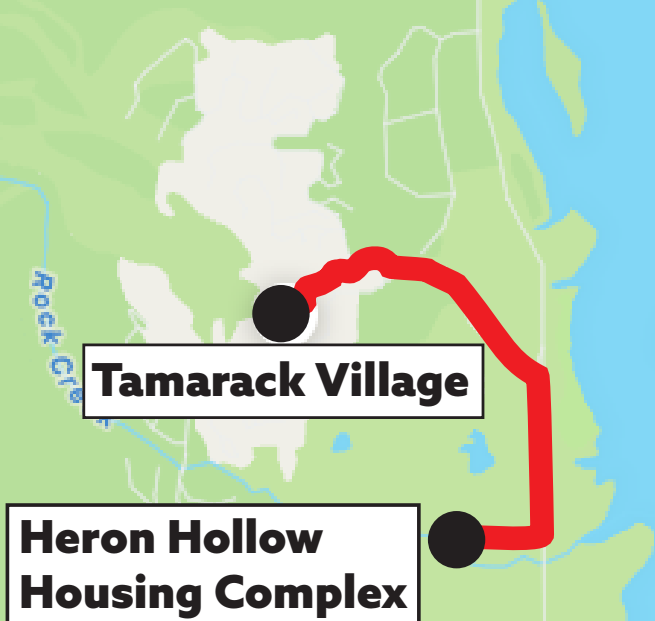

Tamarack Work Shuttle Bus

(Monday - Friday)

All times are Departure Times

Stops:	AM - To Work:			
Employee Housing	6:00am	6:50am	7:50am	8:50am
Tamarack Village	6:10am	7:00am	8:00am	9:00am

Stops:	PM - From Work:			
Village	3:10pm	4:10pm	5:10pm	6:10pm
Employee Housing	3:20pm	4:20pm	5:20pm	6:20pm

Tamarack Work Shuttle Bus

(Saturday - Sunday)

All times are Departure Times

Stops:	AM - To Work:						
Employee Housing	6:30am	7:45am	8:15am	8:35am	8:55am	9:20am	10:55am
Tamarack Village	6:40am	7:50am	8:25am	8:45am	9:05am	9:25am	11:05am

Stops:	PM - From Work:										
Tamarack Village	2:30pm	3:20pm	3:45pm	4:05pm	4:25pm	4:30pm	4:45pm	5:05pm	5:25pm	5:45pm	6:30pm
Employee Housing		3:35pm	4:00pm	4:20pm	4:40pm	4:45pm	5:00pm	5:20pm	5:40pm	6:00pm	6:45pm

Tamarack Village

**Heron Hollow
Housing Complex**