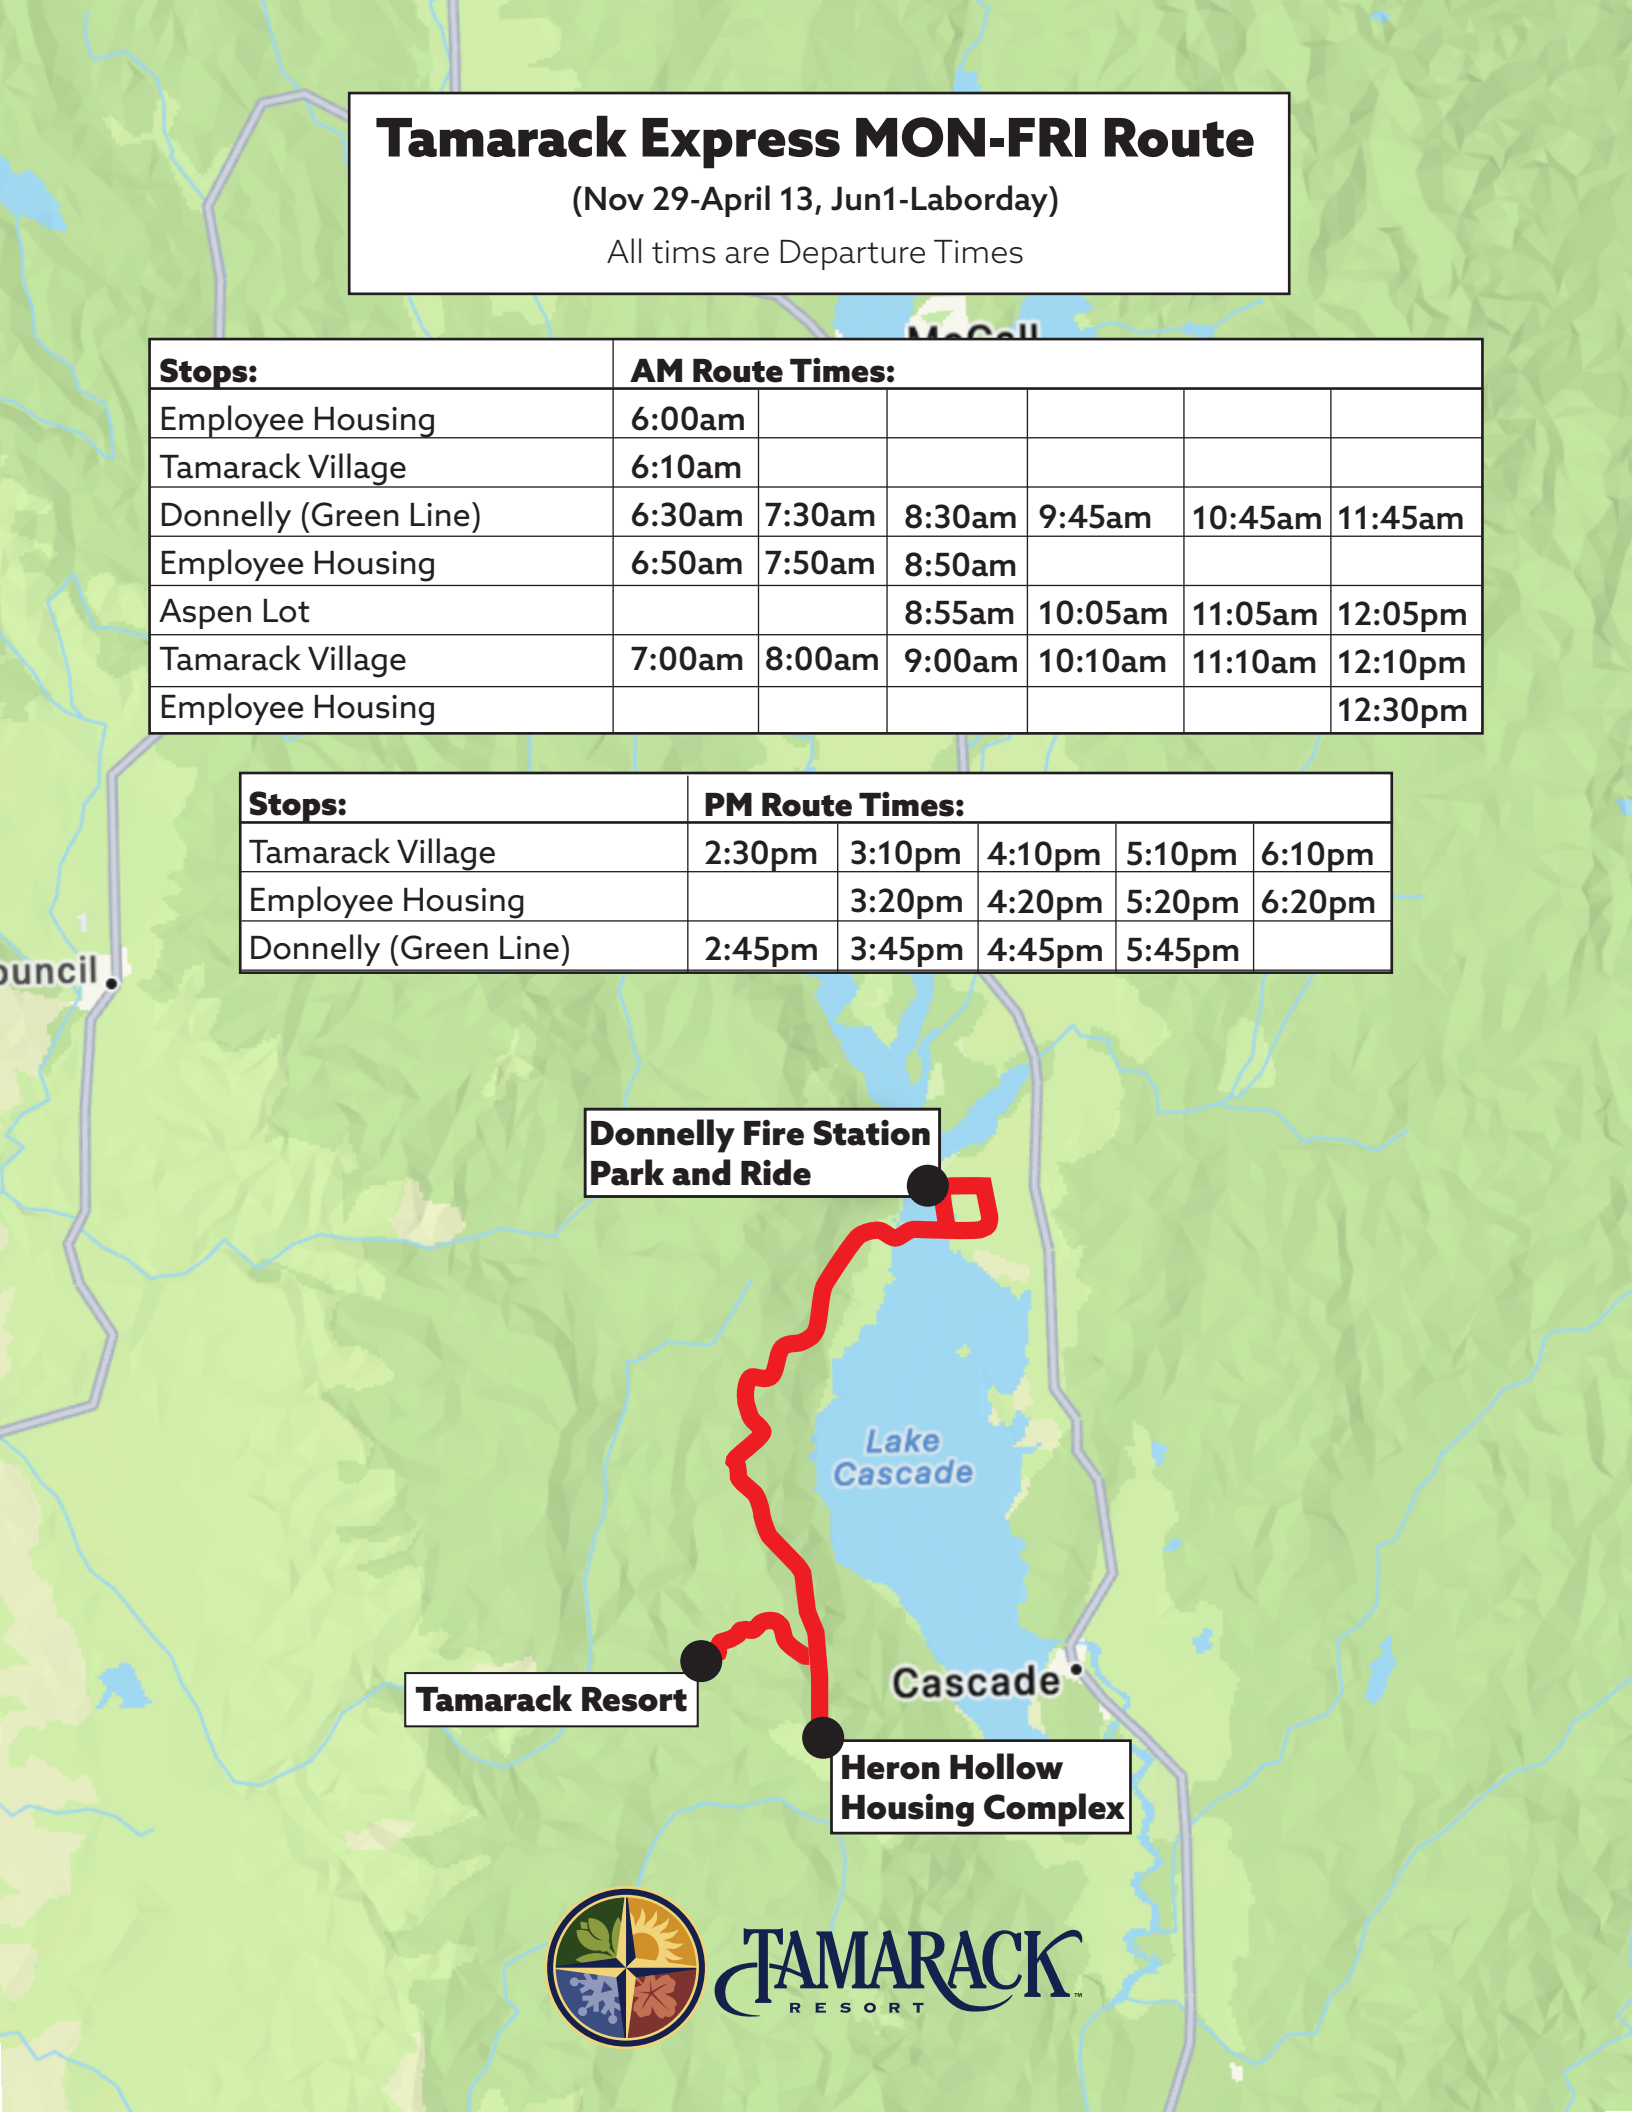

<b>Stops:</b>	<b>PM Route Times:</b>				
Tamarack Village	2:30pm	3:10pm	4:10pm	5:10pm	6:10pm
Employee Housing		3:20pm	4:20pm	5:20pm	6:20pm
Donnelly (Green Line)	2:45pm	3:45pm	4:45pm	5:45pm	

**TAMARACK**  
RESORT

# Tamarack Express SAT-SUN Route

(Nov 29-April 13, Jun1-Laborday)

All tims are Departure Times

Stops:	AM Route Times				
Employee Housing	6:30am				
Tamarack Village	6:40am				
Shore Lodge	7:00am	8:30am	10:05am		
McCall Transit Station	7:05am	8:35am	10:10am		
Donnelly Park and Ride	7:30am	8:55am	10:30am		
Employee Housing	7:45am	9:20am	10:55am		
Aspen Lot		9:25am	11:00am	11:05am	11:15am
Tamarack Village	7:55am	9:30am	11:05am	11:10am	11:20am
Empleye housing					

Stops:	PM Route Times		
Tamarack Village	2:30pm	4:30pm	6:30pm
Aspen Lot	2:35pm	4:35pm	6:35pm
Employee Housing	2:45pm	4:45pm	6:40pm
Donnelly Park and Ride	3:10pm	5:10pm	
Shore Lodge	3:40pm	5:40pm	
McCall Transit Station	3:45pm	5:45pm	

**TAMARACK**  
RESORT