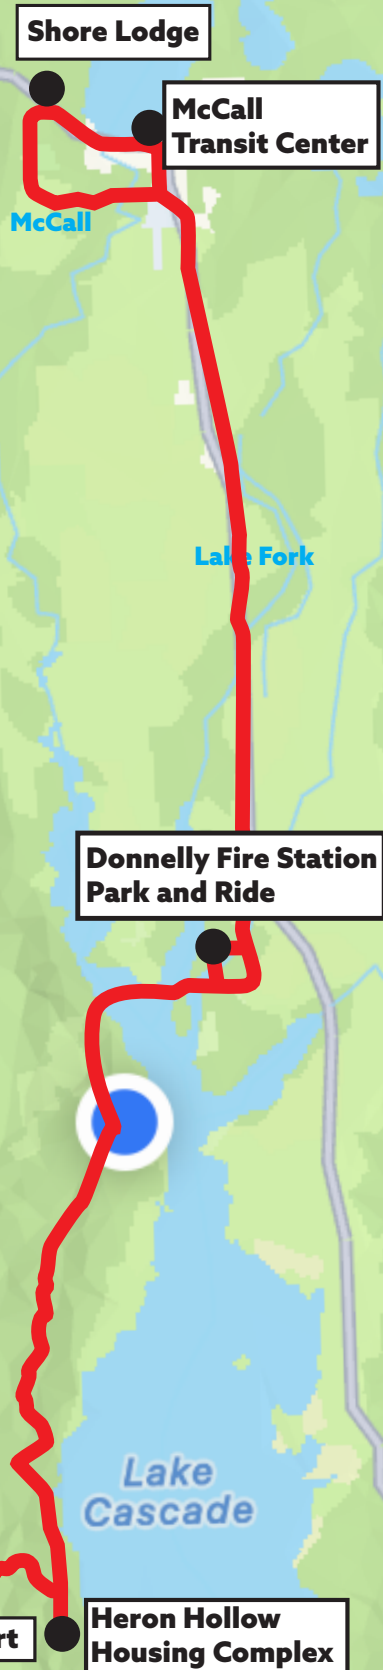

# Tamarack Express MON-FRI Route

(Nov 29-April 13, Jun1-Laborday)

All tims are Departure Times

<b>Stops:</b>	<b>AM Route Times:</b>					
Employee Housing	6:00am					
Tamarack Village	6:10am					
Donnelly (Green Line)	6:30am	7:30am	8:30am	9:45am	10:45am	11:45am
Employee Housing	6:50am	7:50am	8:50am			
Aspen Lot			8:55am	10:05am	11:05am	12:05pm
Tamarack Village	7:00am	8:00am	9:00am	10:10am	11:10am	12:10pm
Employee Housing						12:30pm

<b>Stops:</b>	<b>PM Route Times:</b>				
Tamarack Village	2:30pm	3:10pm	4:10pm	5:10pm	6:10pm
Employee Housing		3:20pm	4:20pm	5:20pm	6:20pm
Donnelly (Green Line)	2:45pm	3:45pm	4:45pm	5:45pm	

**TAMARACK**  
RESORT

# Tamarack Express SAT-SUN Route

(Nov 29-April 13, Jun1-Laborday)

All tims are Departure Times

Stops:	AM Route Times				
Employee Housing	6:30am				
Tamarack Village	6:40am				
Shore Lodge	7:00am	8:30am	10:05am		
McCall Transit Station	7:05am	8:35am	10:10am		
Donnelly Park and Ride	7:30am	8:55am	10:30am		
Employee Housing	7:45am	9:20am	10:55am		
Aspen Lot		9:25am	11:00am	11:05am	11:15am
Tamarack Village	7:55am	9:30am	11:05am	11:10am	11:20am
Empleye housing					

Stops:	PM Route Times		
Tamarack Village	2:30pm	4:30pm	6:30pm
Aspen Lot	2:35pm	4:35pm	6:35pm
Employee Housing	2:45pm	4:45pm	6:40pm
Donnelly Park and Ride	3:10pm	5:10pm	
Shore Lodge	3:40pm	5:40pm	
McCall Transit Station	3:45pm	5:45pm	