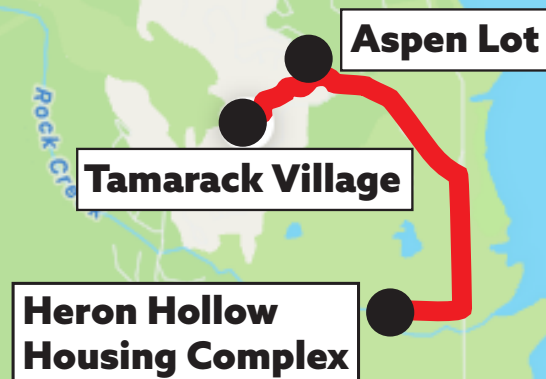

# Tamarack Resort Shuttle Bus 1

(Holiday and Peak Visits)

All times are Departure Times

<b>Stops:</b>	<b>AM Route Times:</b>							
Employee Housing	8:15am	8:35am	8:55am					
Aspen Lot	8:20am	8:40am	9:00am	9:20am	9:35am	9:50am	10:05am	10:20am
Tamarack Village	8:25am	8:45am	9:05am	9:30am	9:45am	10:00am	10:15am	10:30am

# Tamarack Resort Shuttle Bus 2

(Saturday, Holiday, and Peak Visits)

All times are Departure Times

<b>Stops:</b>	<b>AM Route Times:</b>									
Aspen Lot	9:10am	9:25am	9:40am	9:55am	10:10am	10:25am	10:40am	10:55am	11:10am	
Tamarack Village	9:20am	9:35am	9:50am	10:05am	10:20am	10:35am	10:50am	11:05am	11:20am	

<b>Stops:</b>	<b>AM/PM Route Times:</b>									
Aspen Lot	11:25am	11:40am	11:55am	12:10pm	12:25pm	12:40pm	12:55pm	1:10pm	1:30pm	1:45pm
Tamarack Village	11:35am	11:50am	12:05pm	12:20pm	12:35pm	12:50pm	1:05pm	1:20pm	1:35pm	1:50pm

<b>Stops:</b>	<b>PM Route Times:</b>									
Aspen Lot	2:00pm	2:15pm	2:30pm	2:45pm	3:00pm	3:15pm	3:30pm	3:45pm	4:00pm	4:10pm
Tamarack Village	2:05pm	2:20pm	2:35pm	2:50pm	3:05pm	3:20pm	3:35pm	3:50pm	4:05pm	