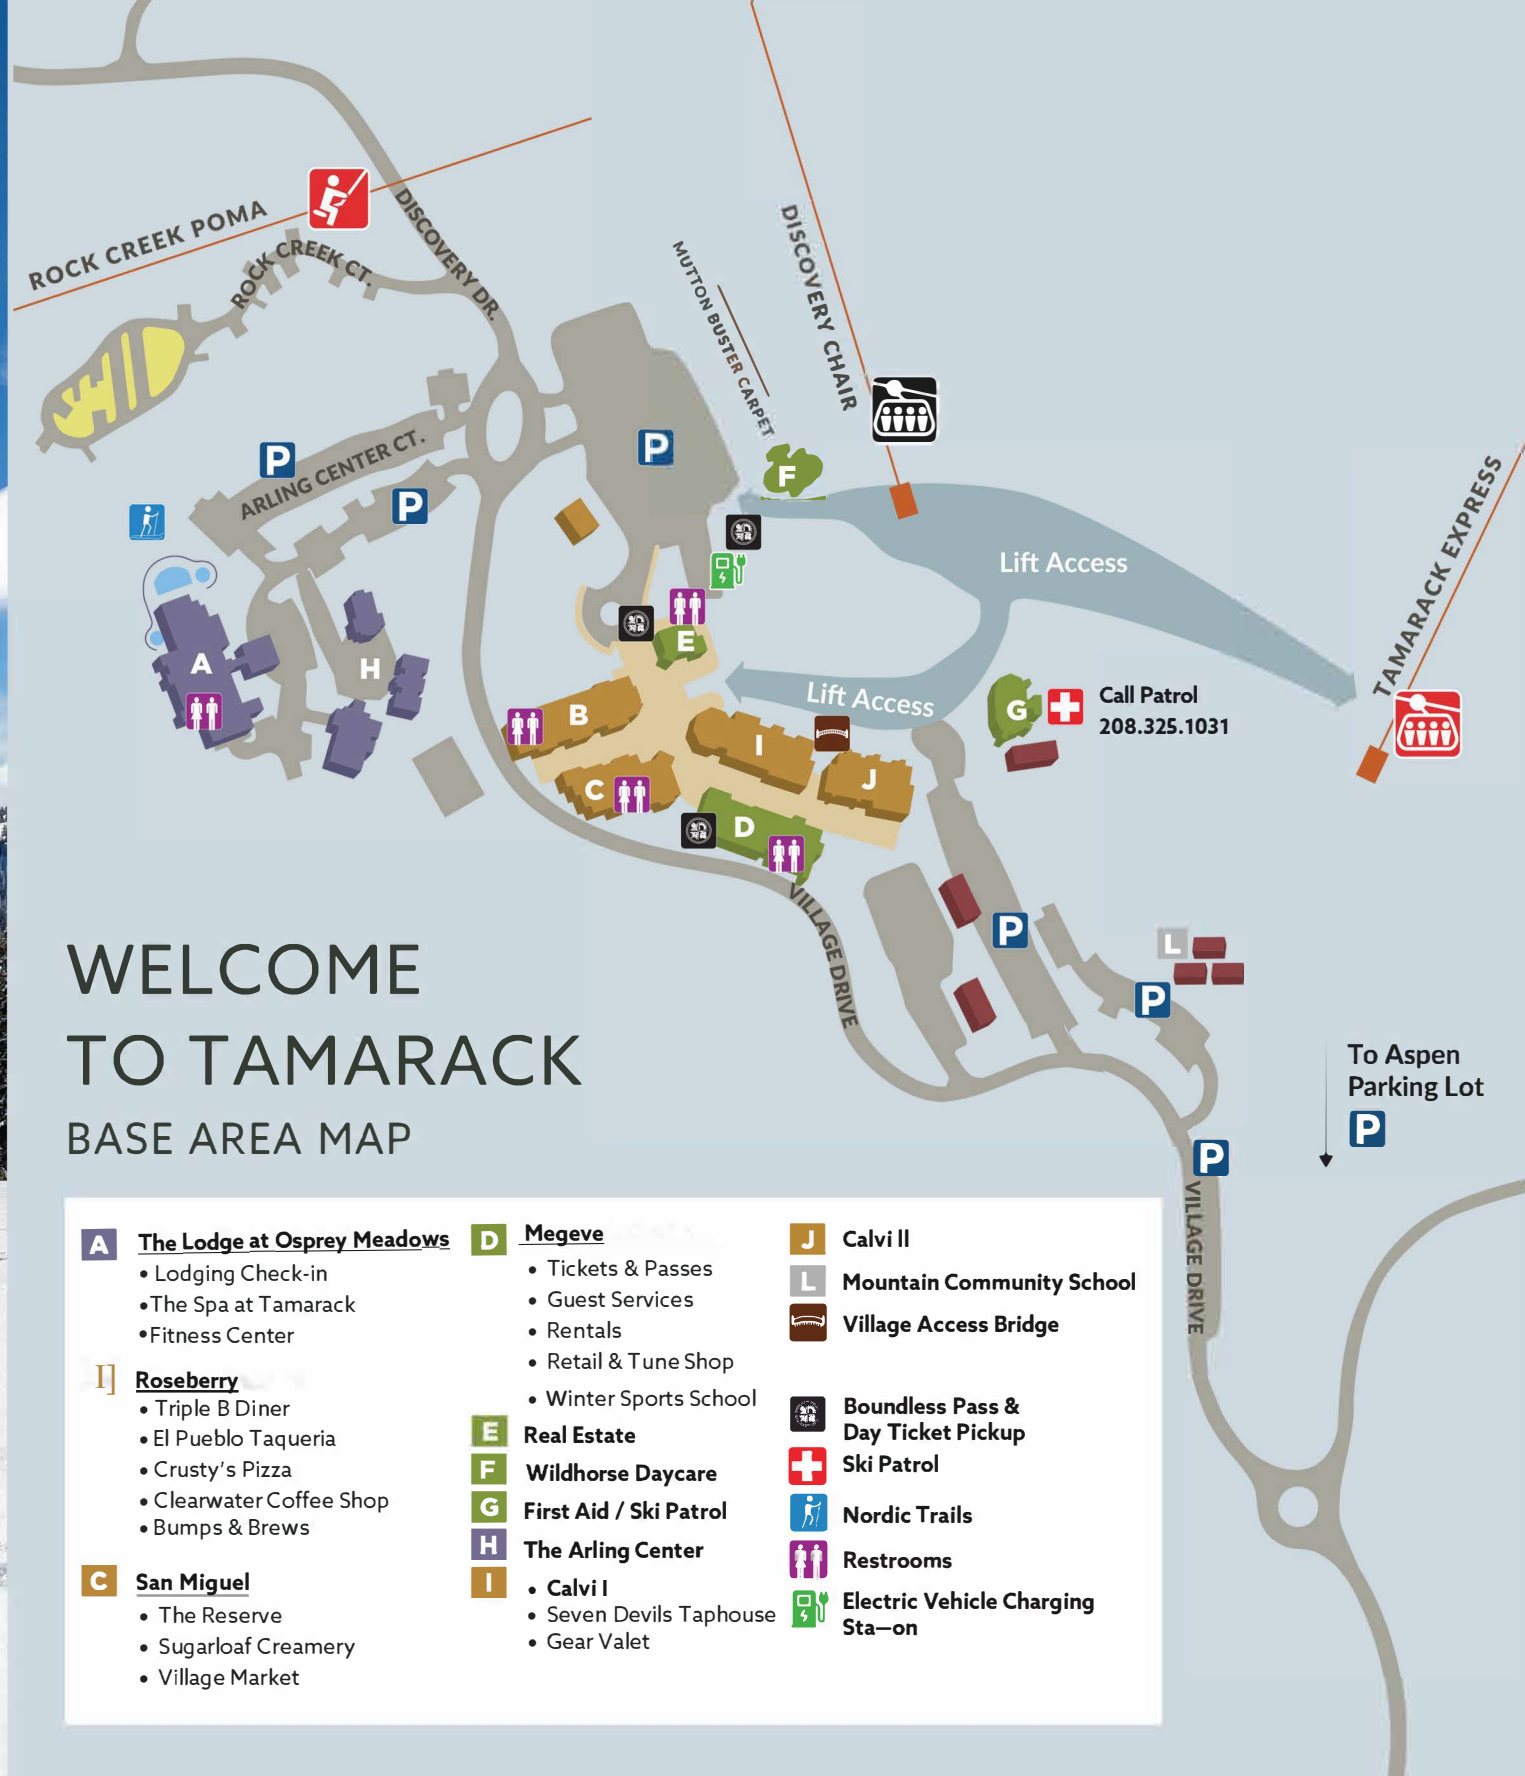

RESORT MAP

WELCOME TO TAMARACK BASE AREA MAP

A The Lodge at Osprey Meadows • Lodging Check-in • The Spa at Tamarack • Fitness Center I Roseberry • Triple B Diner • El Pueblo Taqueria • Crusty's Pizza • Clearwater Coffee Shop • Bumps & Brews C San Miguel • The Reserve • Sugarloaf Creamery • Village Market	D Megeve • Tickets & Passes • Guest Services • Rentals • Retail & Tune Shop • Winter Sports School E Real Estate F Wildhorse Daycare G First Aid / Ski Patrol H The Arling Center I • Calvi I • Seven Devils Taphouse • Gear Valet	J Calvi II L Mountain Community School Village Access Bridge Boundless Pass & Day Ticket Pickup Ski Patrol Nordic Trails Restrooms Electric Vehicle Charging Sta-on