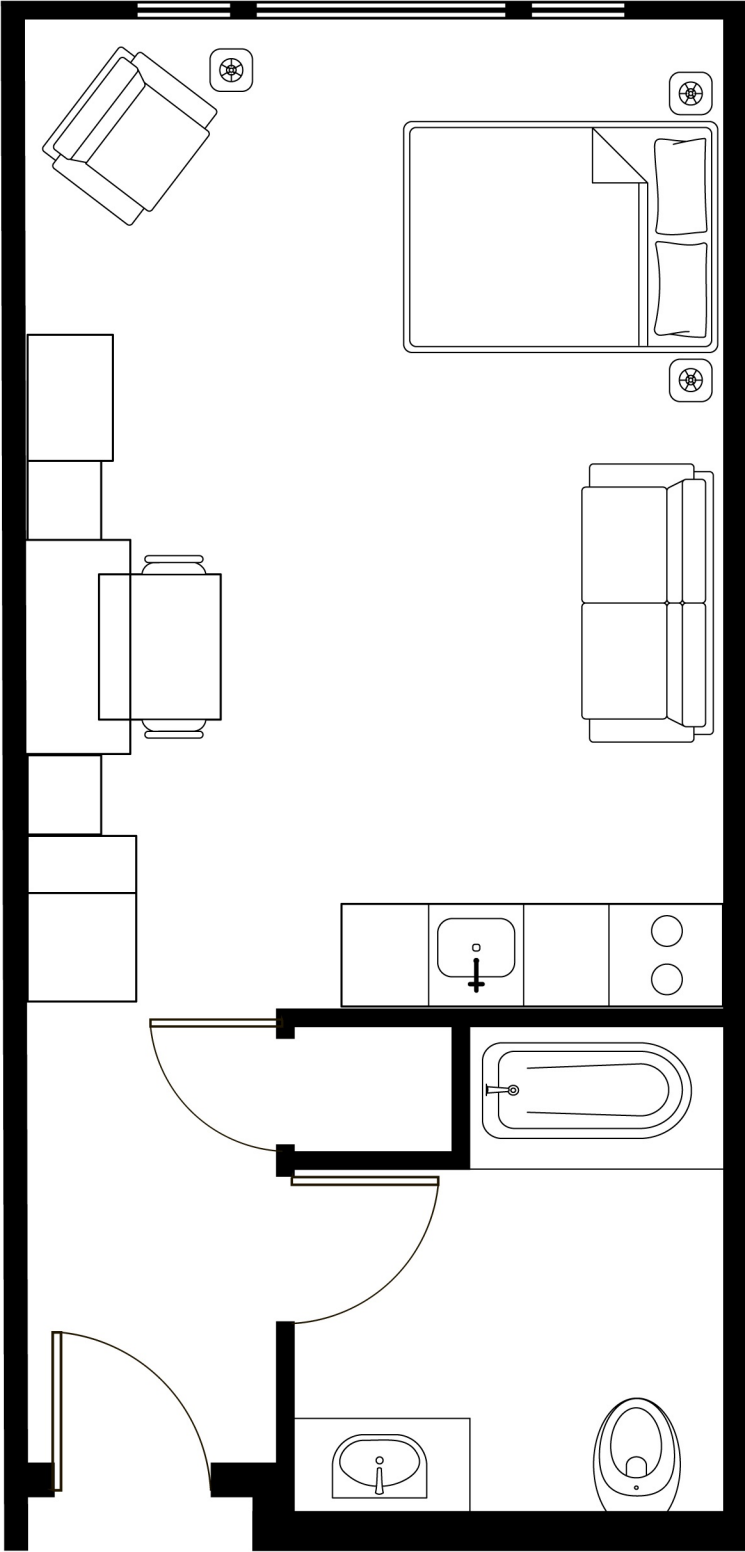

Ski Mountain View

LOM STUDIO STYLE A4