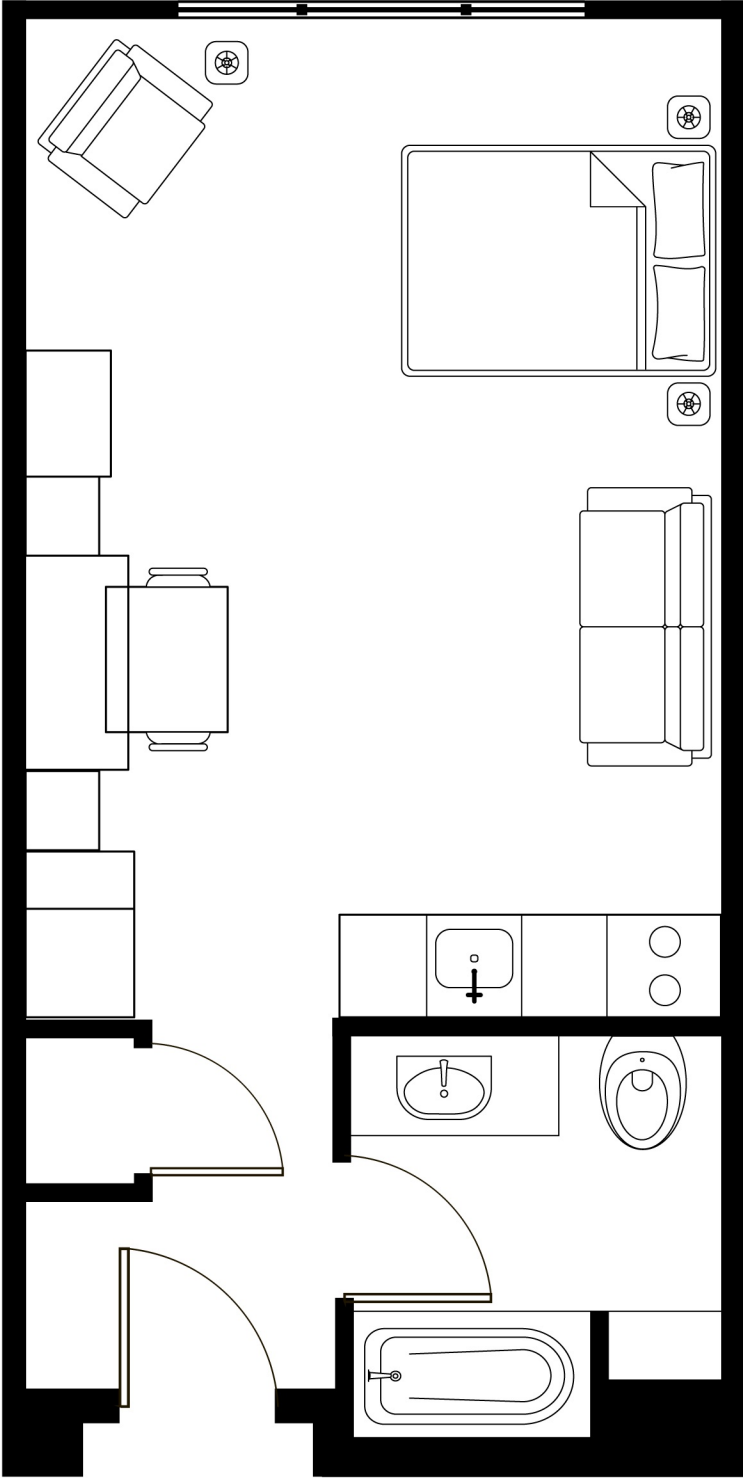

Ski Mountain View

*LOM STUDIO STYLE A3*

204, 208, 214, 314

413 sq. ft.