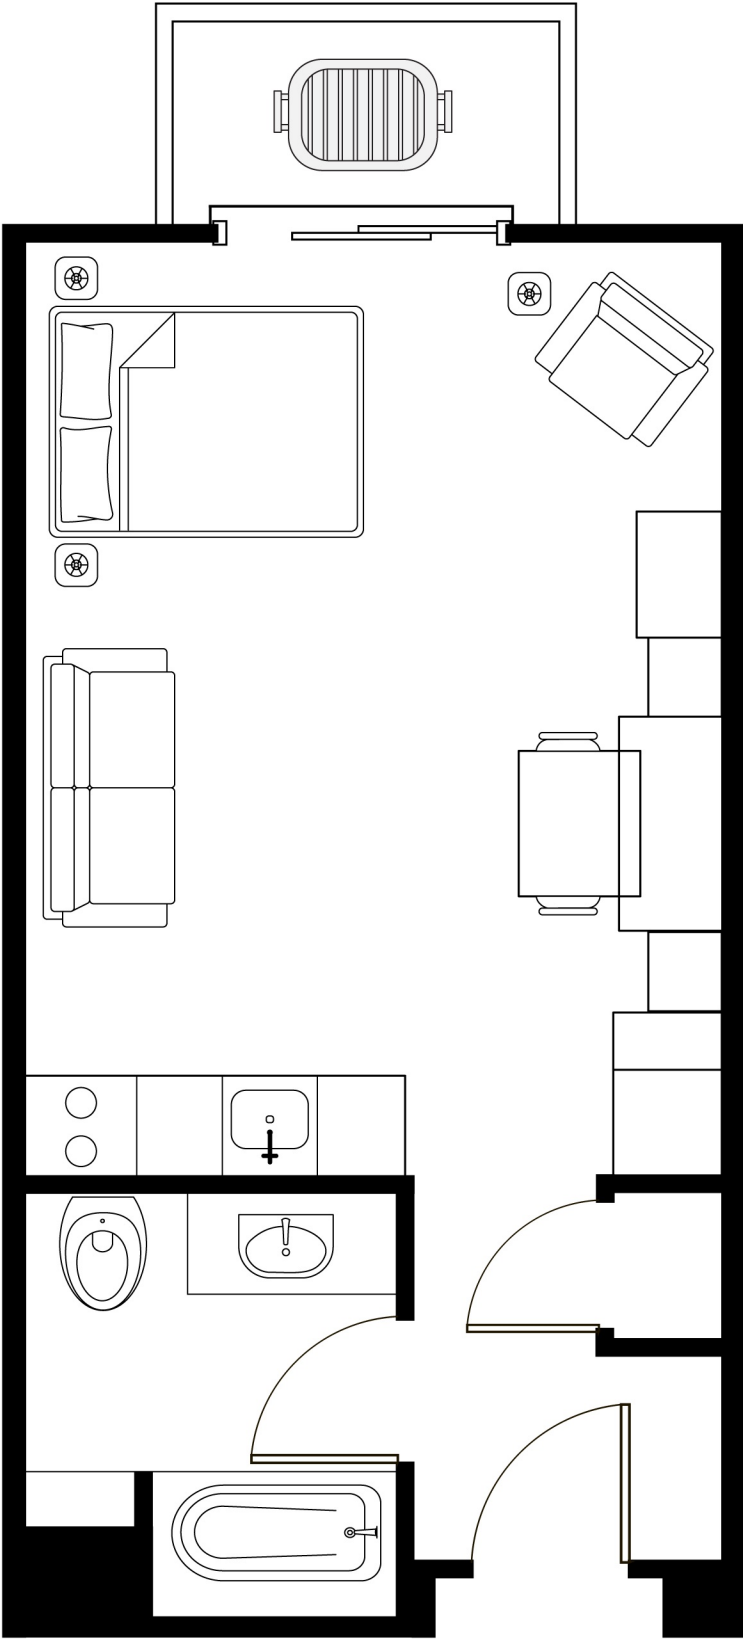

Ski Mountain View

LOM STUDIO STYLE A2

206, 210, 212, 216
306, 310, 312, 316

392 sq. ft.