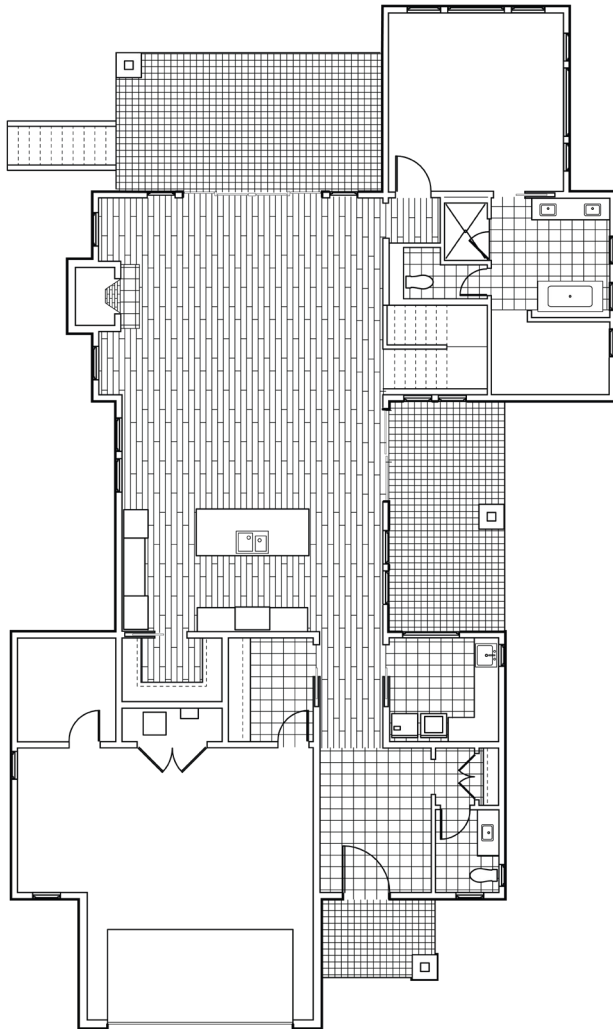

# PONDEROSA RIDGE – FOUR BEDROOM

4 BED | 3.5 BATH | 2 CAR | 3,364 SQFT

MAIN LEVEL

BASEMENT LEVEL

| FLOORING LEGEND |                |
|-----------------|----------------|
|                 | HARDWOOD / VCC |
|                 | FLOOR TILE     |
|                 | CARPET         |
|                 | PAVERS         |