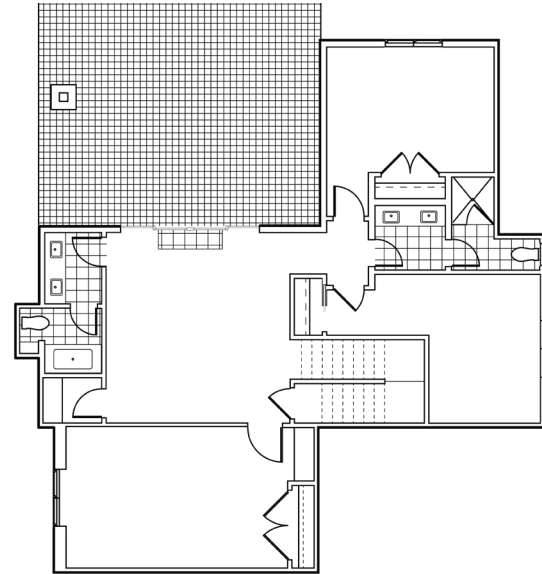

# PONDEROSA RIDGE – FOUR BEDROOM

4 BED | 3.5 BATH | 2 CAR | 3,364 SQFT

MAIN LEVEL

BASEMENT LEVEL

| FLOORING LEGEND |                |
|-----------------|----------------|
|                 | HARDWOOD / VCC |
|                 | FLOOR TILE     |
|                 | CARPET         |
|                 | PAVERS         |