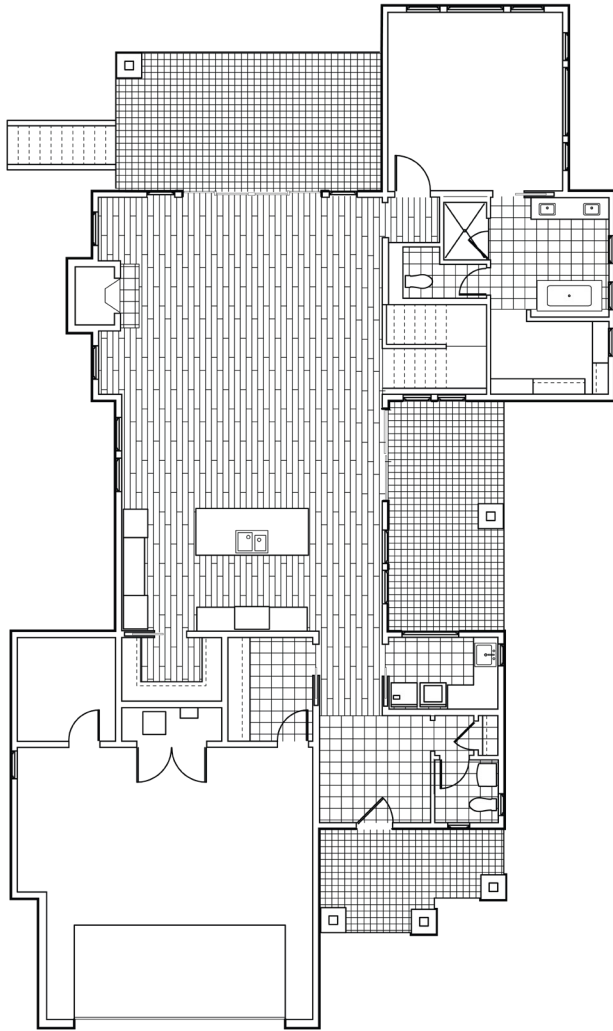

# PONDEROSA RIDGE – THREE BEDROOM

3 BED | 3.5 BATH | 2 CAR | 2,945 SQFT

MAIN LEVEL

BASEMENT LEVEL

FLOORING LEGEND	
	HARDWOOD / VCC
	FLOOR TILE
	CARPET
	PAVERS