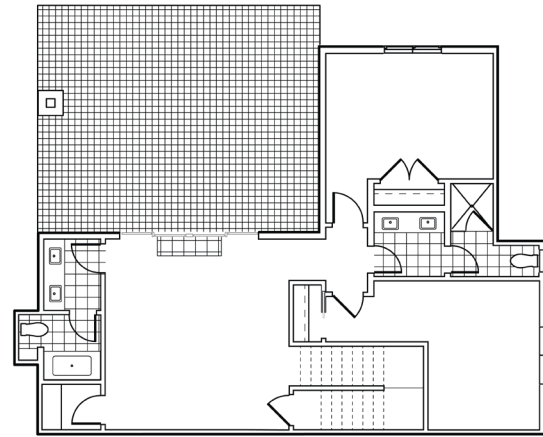

# PONDEROSA RIDGE – THREE BEDROOM

3 BED | 3.5 BATH | 2 CAR | 2,945 SQFT

MAIN LEVEL

BASEMENT LEVEL

FLOORING LEGEND	
	HARDWOOD / VCC
	FLOOR TILE
	CARPET
	PAVERS