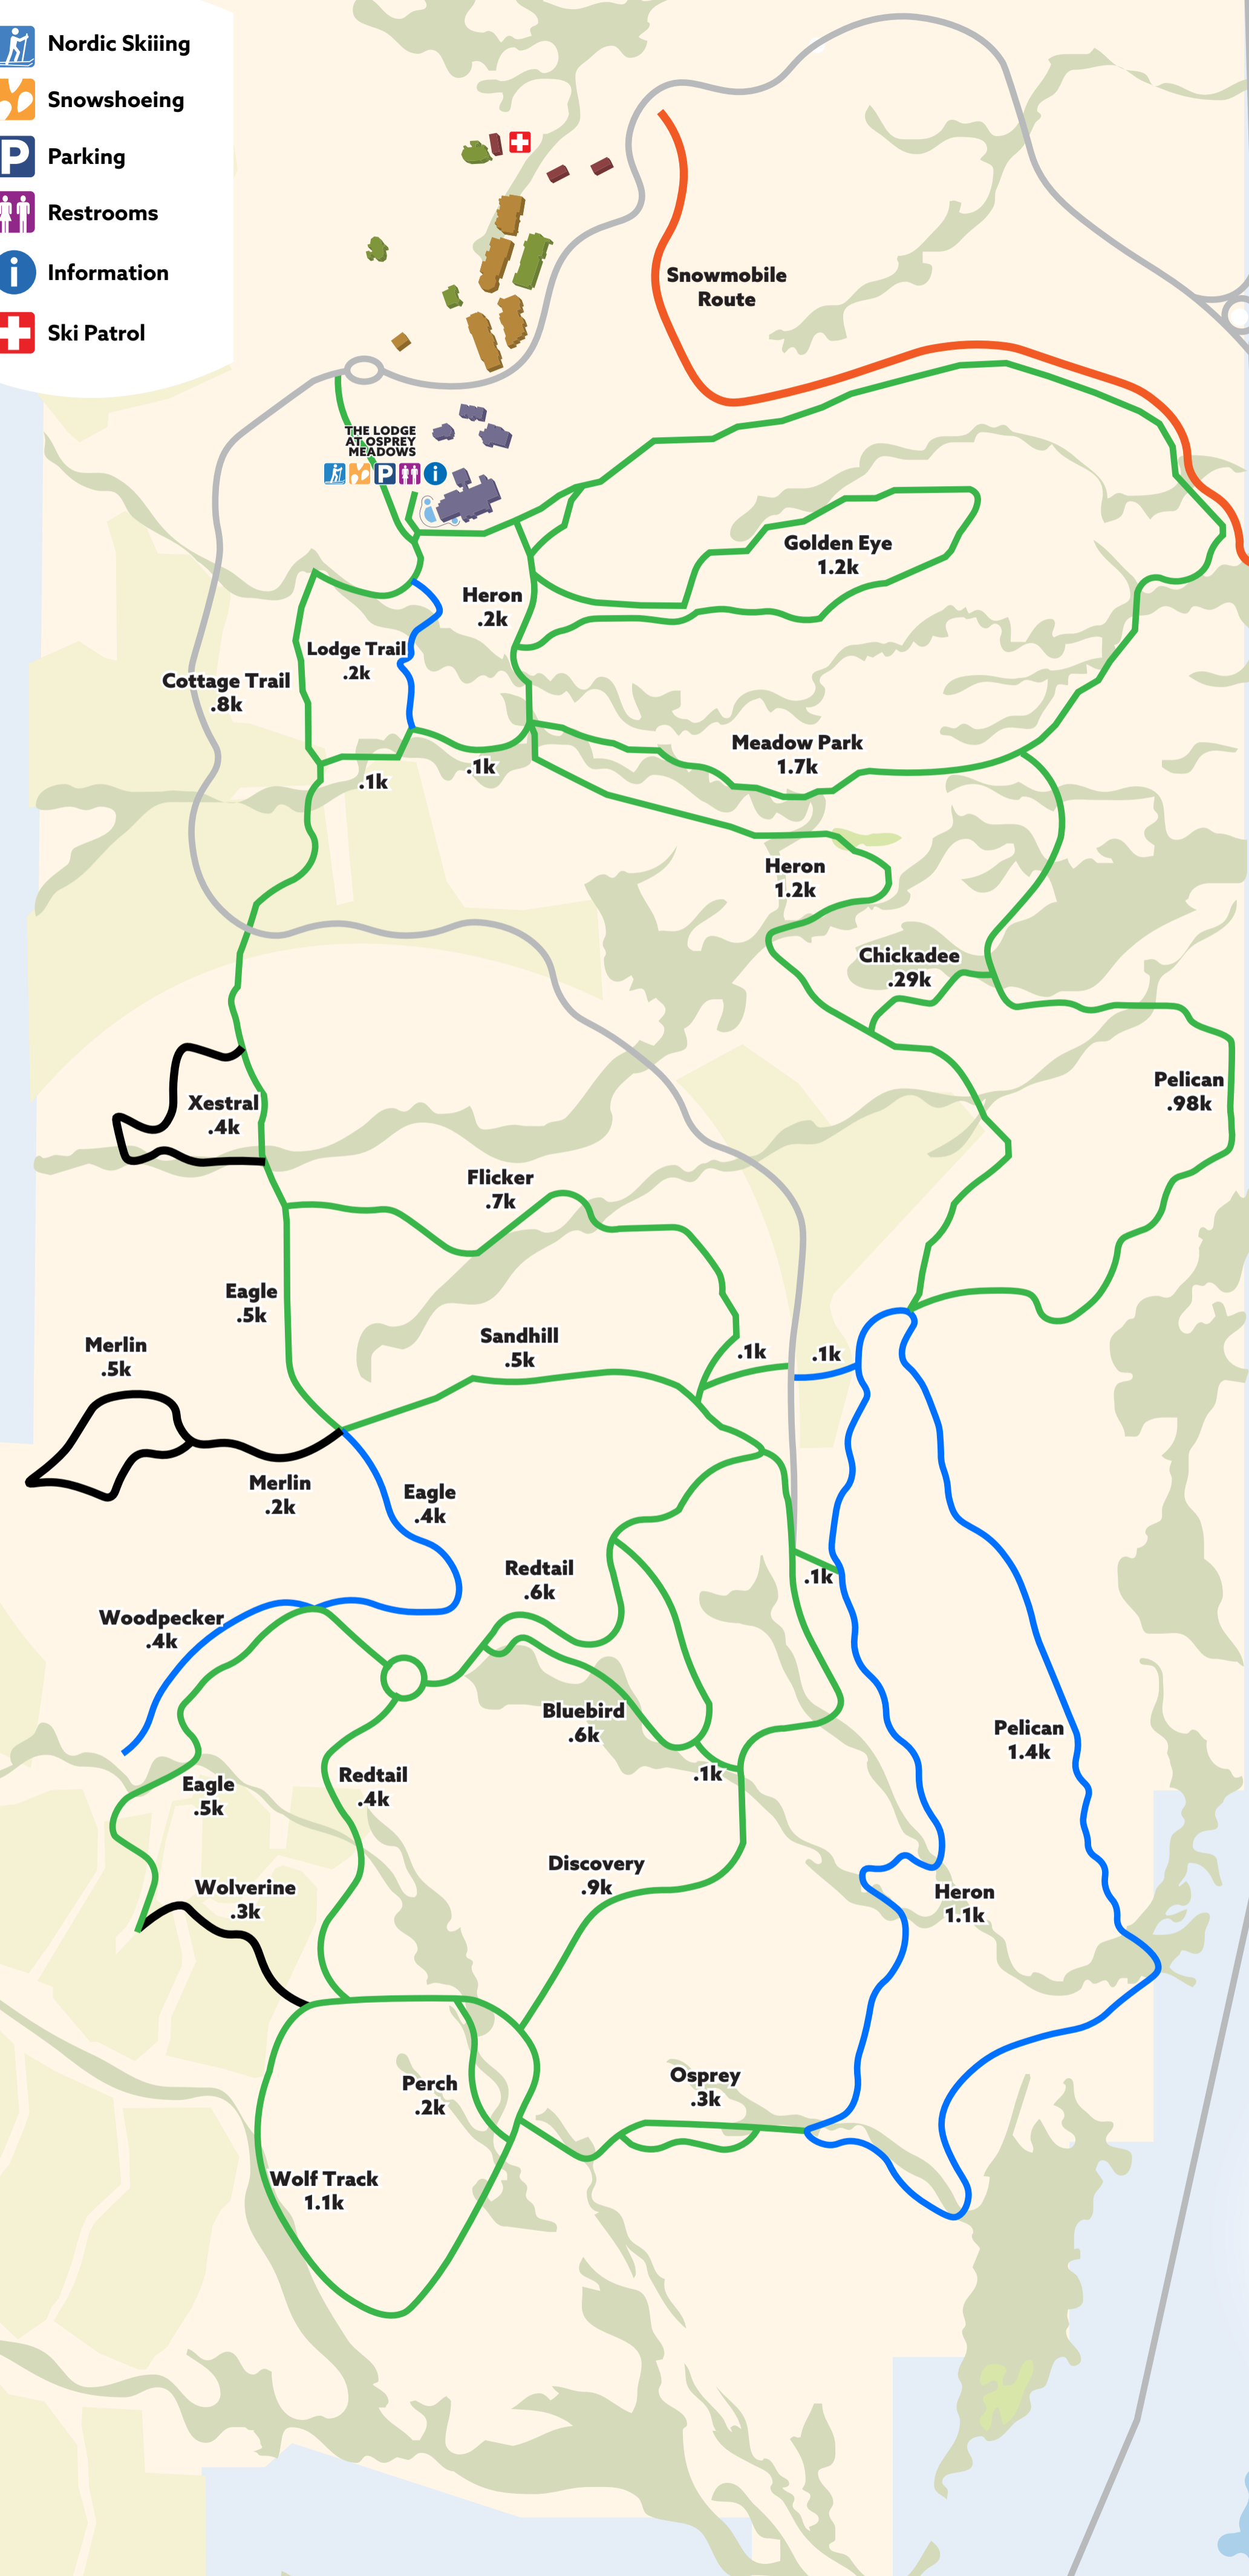

-  Nordic Skiing
-  Snowshoeing
-  Parking
-  Restrooms
-  Information
-  Ski Patrol

Snowmobile Route

Main Entrance

West Mountain Road

THE LODGE AT OSPREY MEADOWS

Patrol: 208.325.1031  
 Nordic/Golf Shop: 208.325.1458