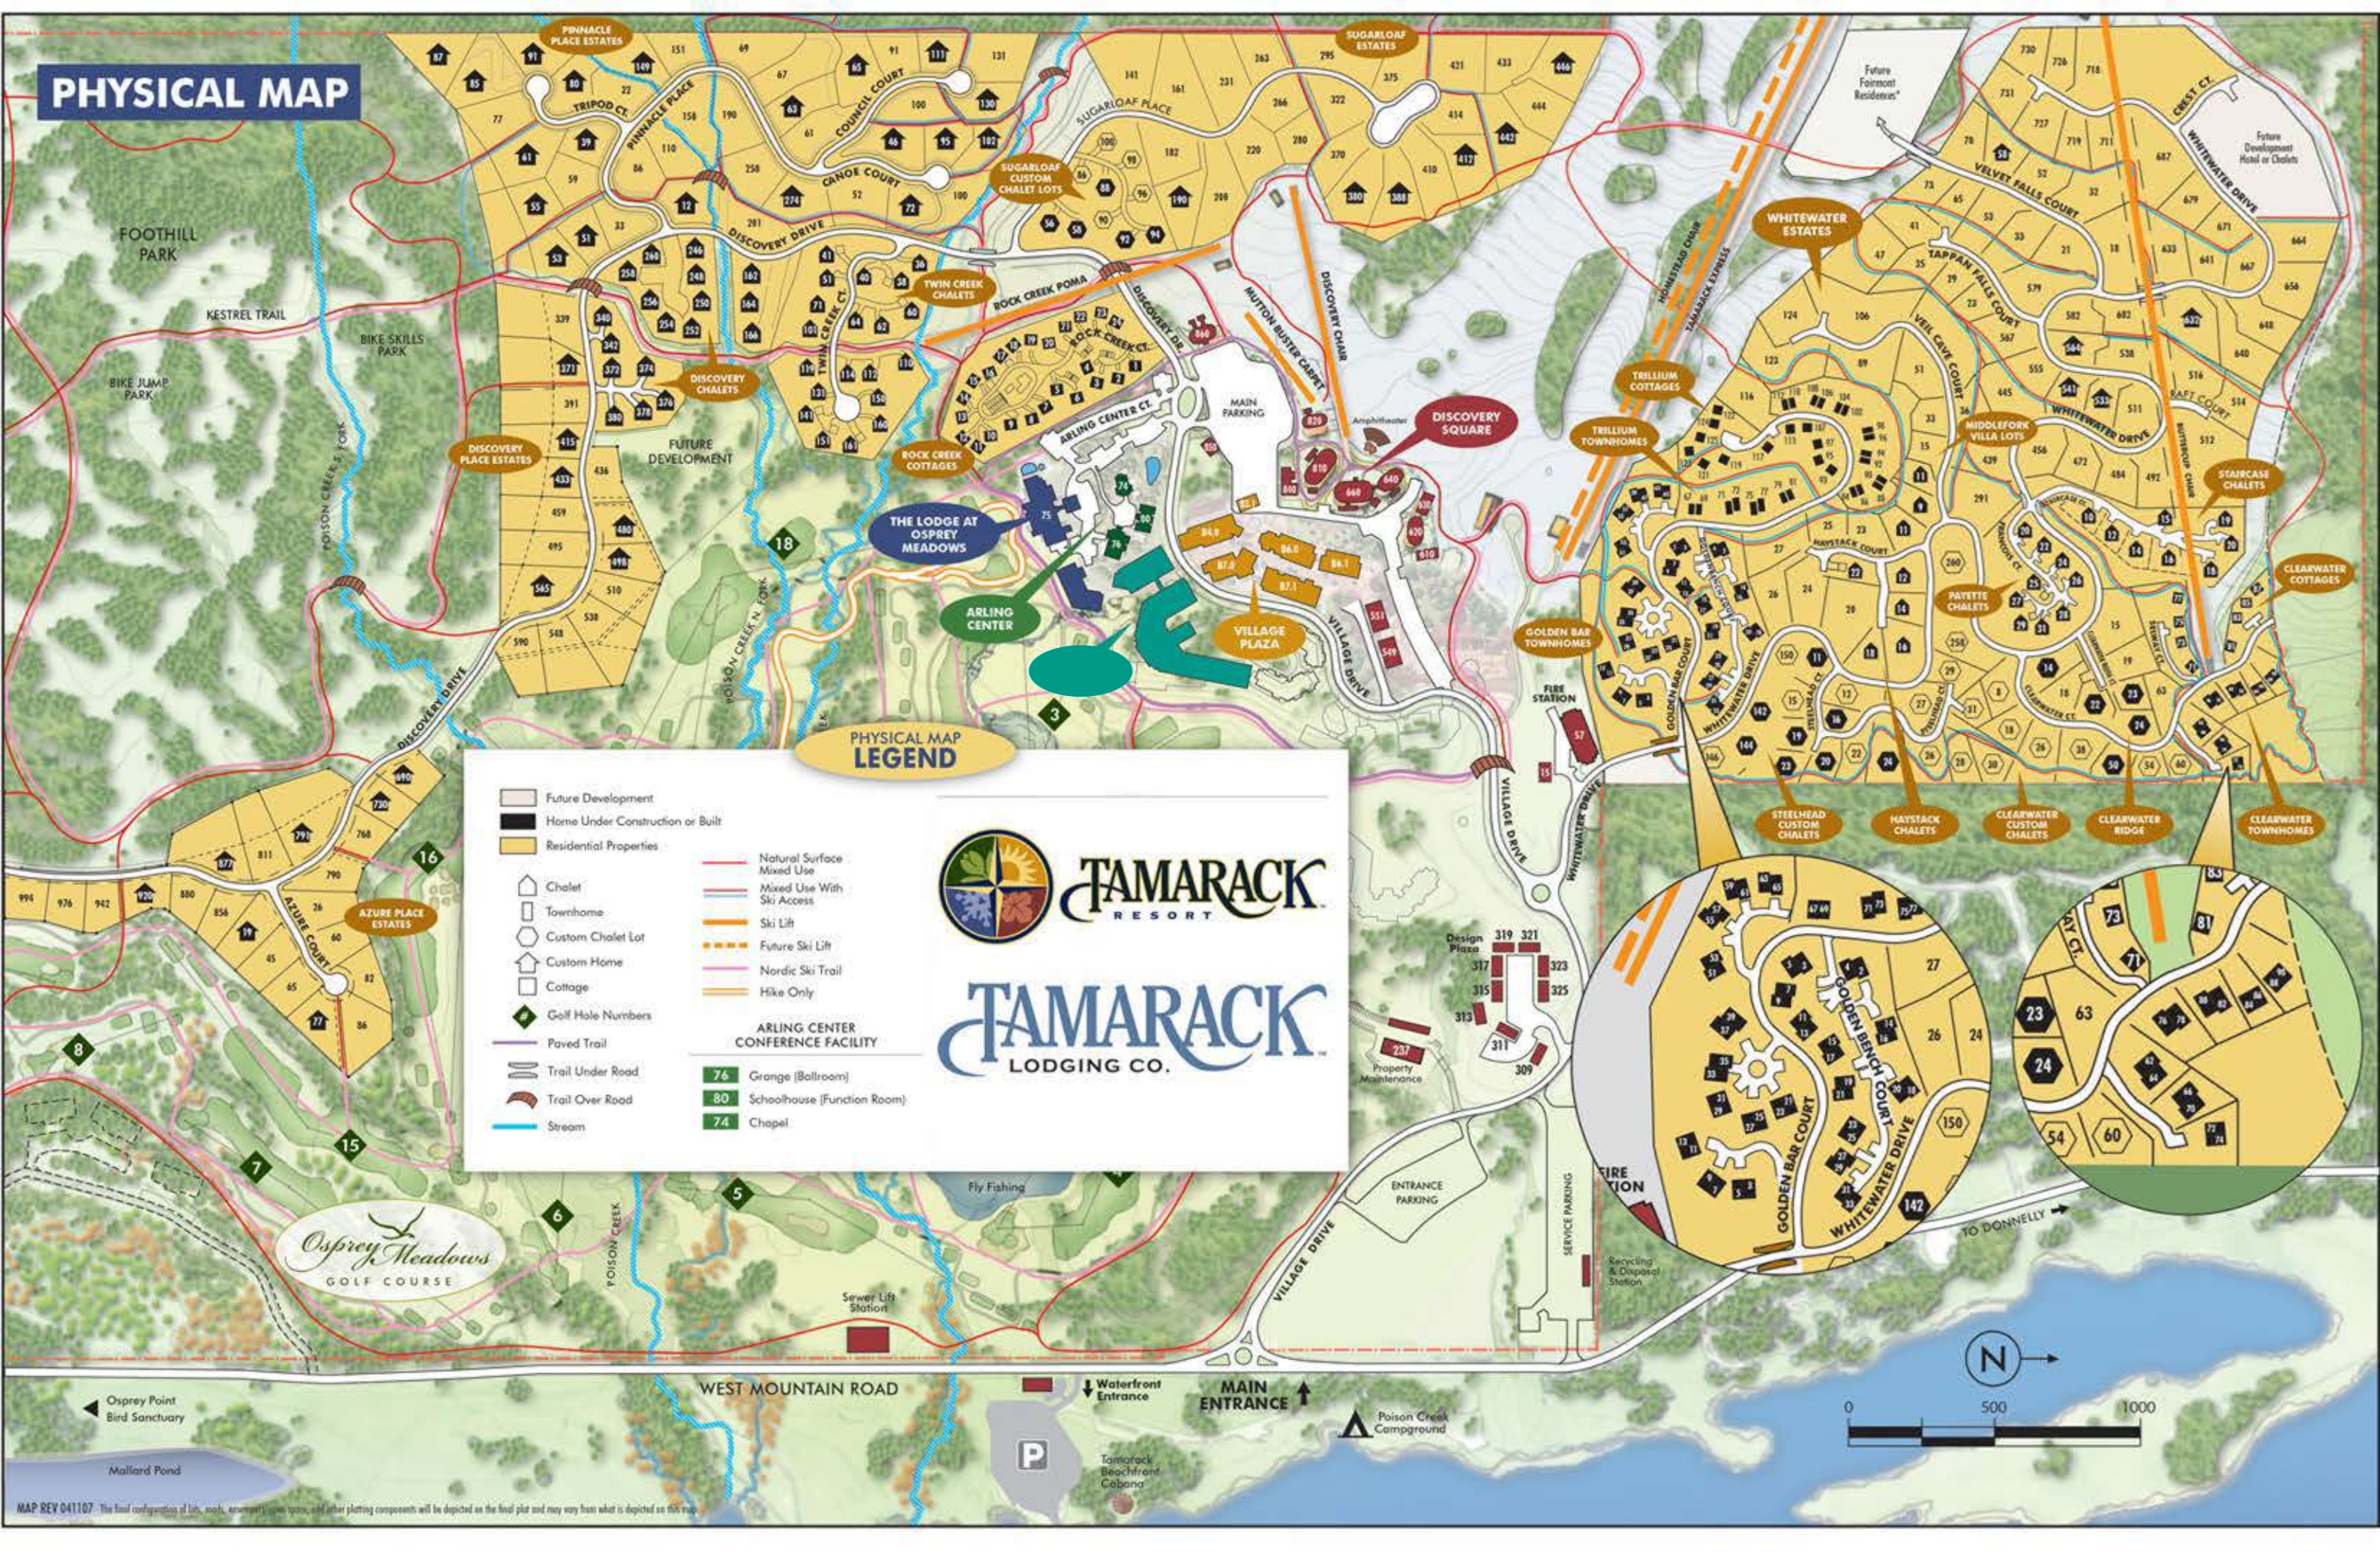

## PHYSICAL MAP LEGEND

- Future Development
- Home Under Construction or Built
- Residential Properties
- Chalet
- Townhome
- Custom Chalet Lot
- Custom Home
- Cottage
- Golf Hole Numbers
- Paved Trail
- Trail Under Road
- Trail Over Road
- Stream
- Natural Surface
- Mixed Use
- Mixed Use With Ski Access
- Ski Lift
- Future Ski Lift
- Nordic Ski Trail
- Hike Only

# TAMARACK

RESORT

# TAMARACK

LODGING CO.

- ARLING CENTER CONFERENCE FACILITY**
- 76 Grange (Ballroom)
  - 80 Schoolhouse (Function Room)
  - 74 Chapel

Osprey Point Bird Sanctuary  
Mallard Pond

WEST MOUNTAIN ROAD  
Waterfront Entrance  
MAIN ENTRANCE  
Poison Creek Campground  
Tamarack Beachfront Cabana

MAP REV 041107 The final configuration of lots, roads, easements, open space, and other plotting components will be depicted on the final plat and may vary from what is depicted on this map.